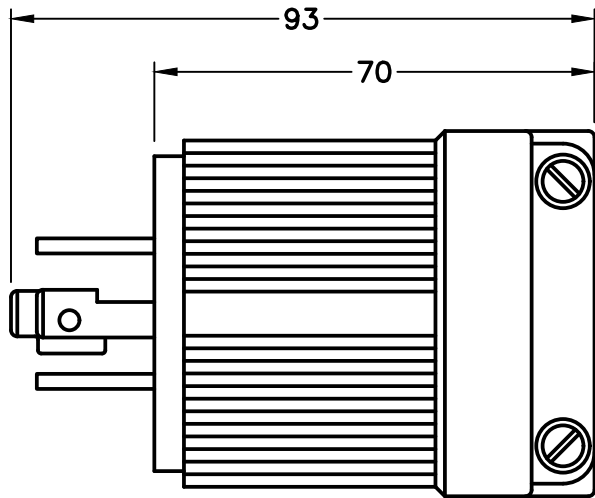

NEMA L21-20 PLUG  
FRONT VIEW

Unit in mm

SIDE VIEW